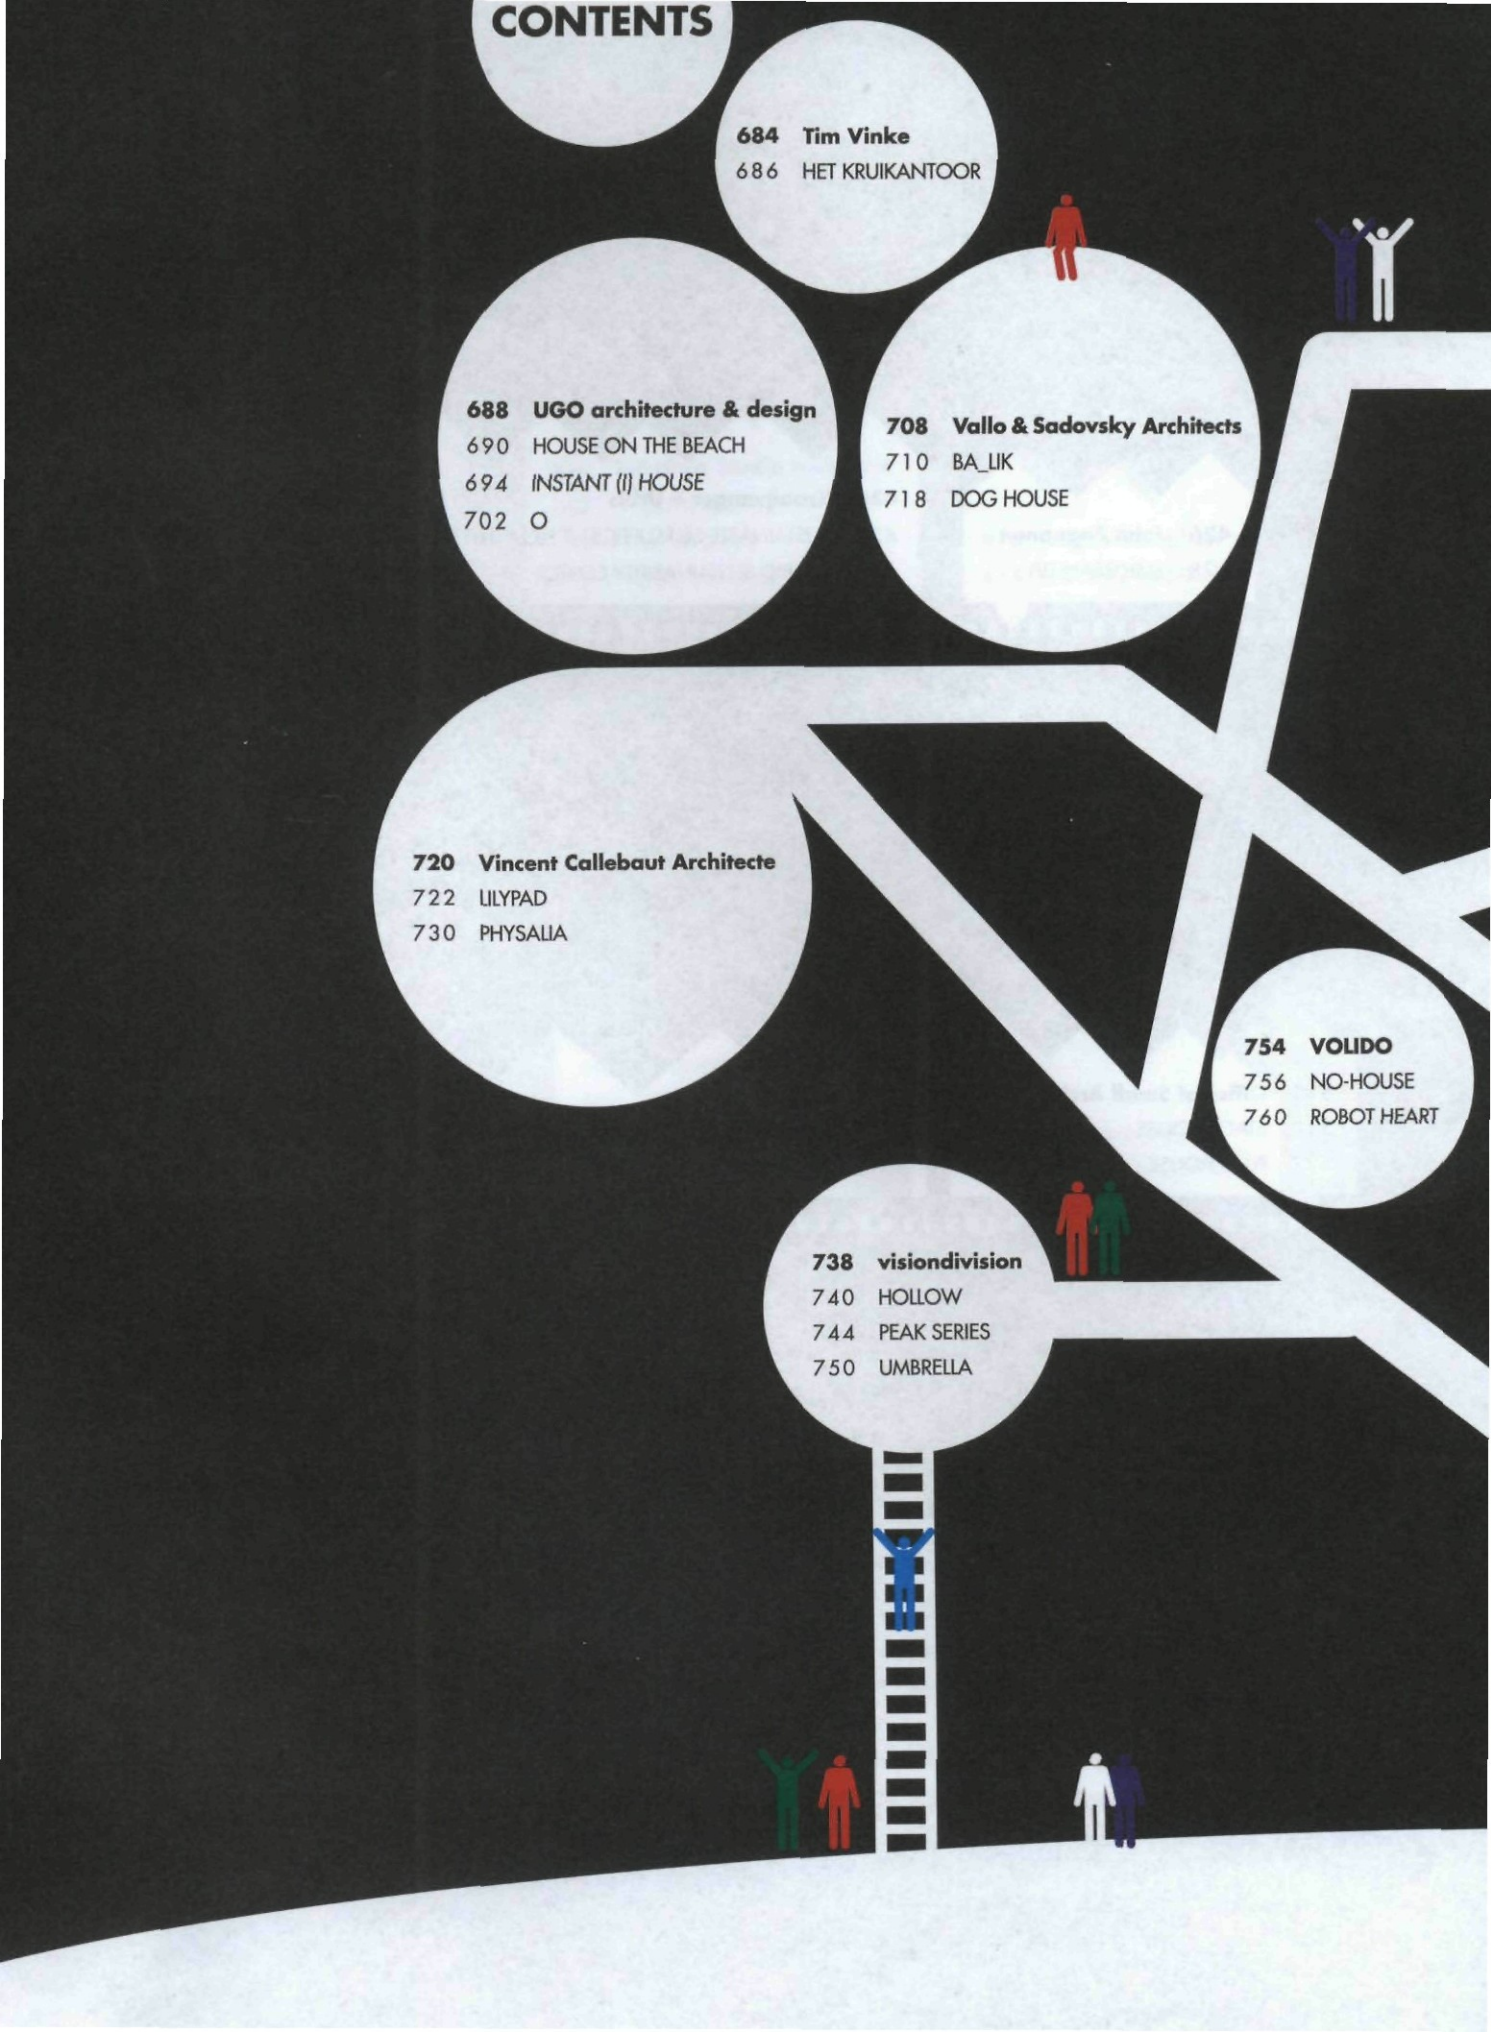

CONTENTS

684 Tim Vinke
686 HET KRUIKANTOOR

688 UGO architecture & design
690 HOUSE ON THE BEACH
694 INSTANT (I) HOUSE
702 O

708 Vallo & Sadovsky Architects
710 BA_LIK
718 DOG HOUSE

720 Vincent Callebaut Architects
722 LILYPAD
730 PHYSALIA

754 VOLIDO
756 NO-HOUSE
760 ROBOT HEART

738 visiondivision
740 HOLLOW
744 PEAK SERIES
750 UMBRELLA